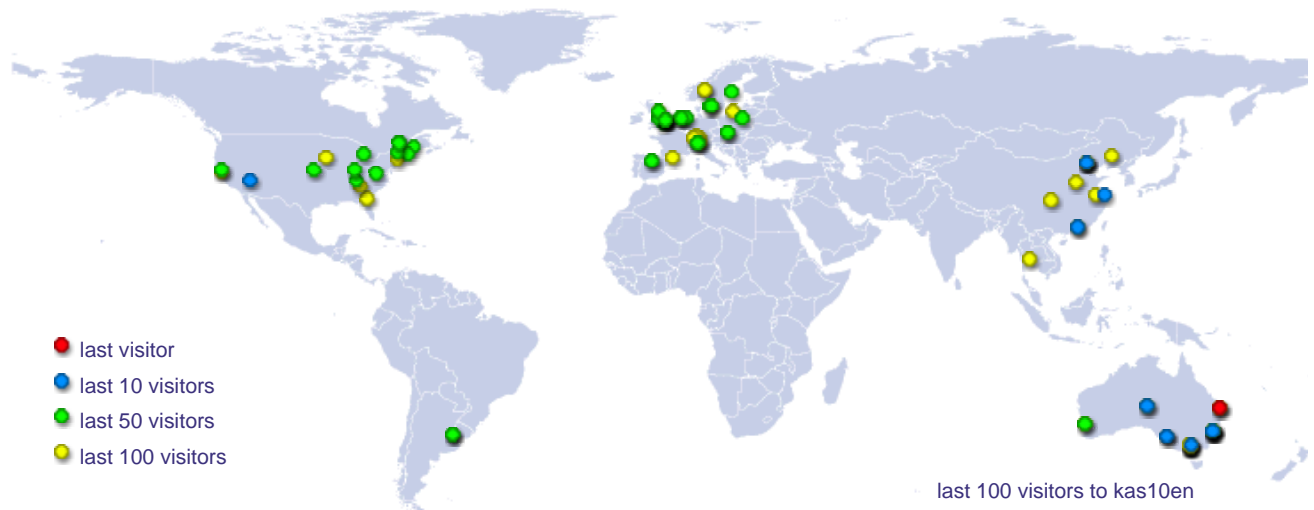

2012-10-01 to 2012-11-30

Top 10 operating systems

OCTOBER 2012

7 OS not shown, each used in 27 visits or less

Recent traffic map

OCTOBER 2012

Cumulative traffic map

c

Top 10 countries

OCTOBER 2012

top 10 countries

	visits	%
United States	1,493	24.9
Australia	737	12.3
Great Britain (UK)	603	10.1
Italy	492	8.2
Canada	351	5.9
Sweden	330	5.5
Netherlands	329	5.5
Spain	278	4.6
China	172	2.9
New Zealand (Aotearoa)	157	2.6

62 countries not shown, each with 157 visits or less