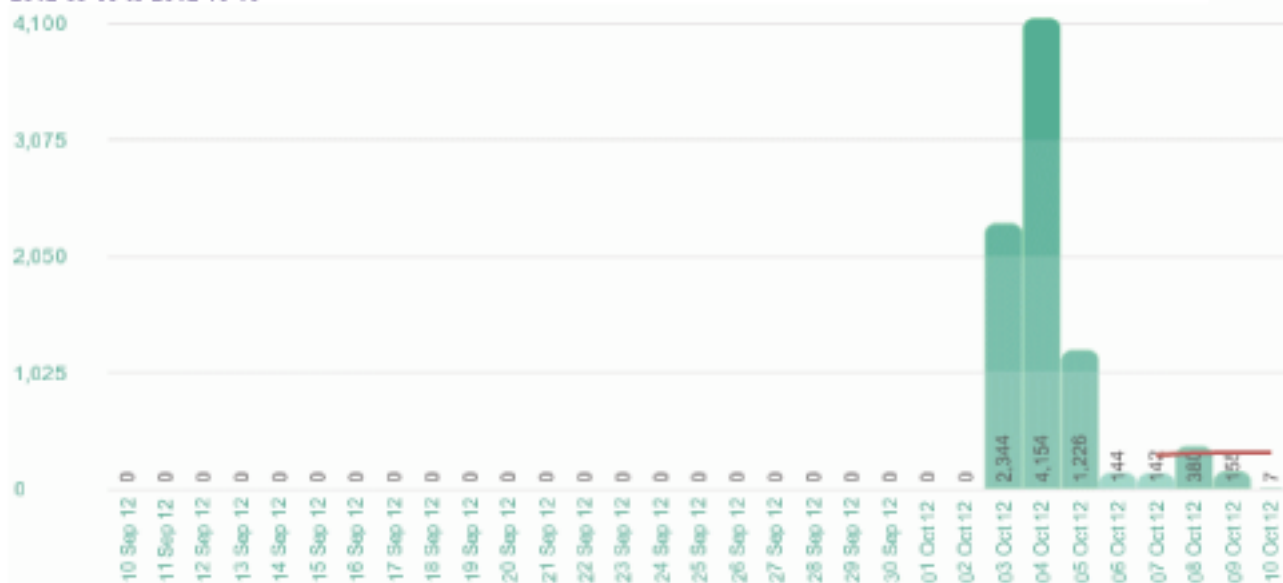

Reports generated on Wed Oct 10 02:28:00 2012 GMT

Total visits per day

2012-09-09 to 2012-10-10

Page views per day

2012-09-09 to 2012-10-10

Bounce rate per day

2012-09-09 to 2012-10-10

Page views per visitor per day

2012-09-09 to 2012-10-10

Total visits per month

2012-10-01 to 2012-11-30

Page views per month

2012-10-01 to 2012-11-30

Bounce rate per month

2012-10-01 to 2012-11-30

Page views per visitor per month