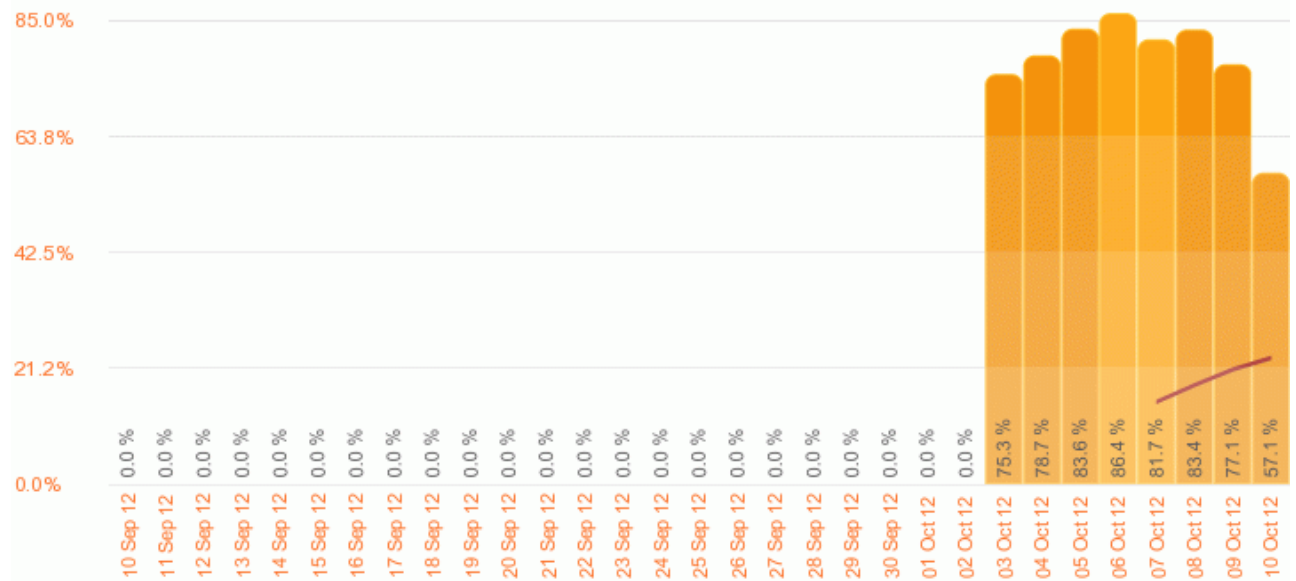

Reports generated on Wed Oct 10 02:28:00 2012 GMT

Total visits per day

2012-09-09 to 2012-10-10

Page views per day

2012-09-09 to 2012-10-10

Bounce rate per day

2012-09-09 to 2012-10-10

Page views per visitor per day

2012-09-09 to 2012-10-10

Total visits per month

2012-10-01 to 2012-11-30

Page views per month

2012-10-01 to 2012-11-30

Bounce rate per month

2012-10-01 to 2012-11-30

Page views per visitor per month