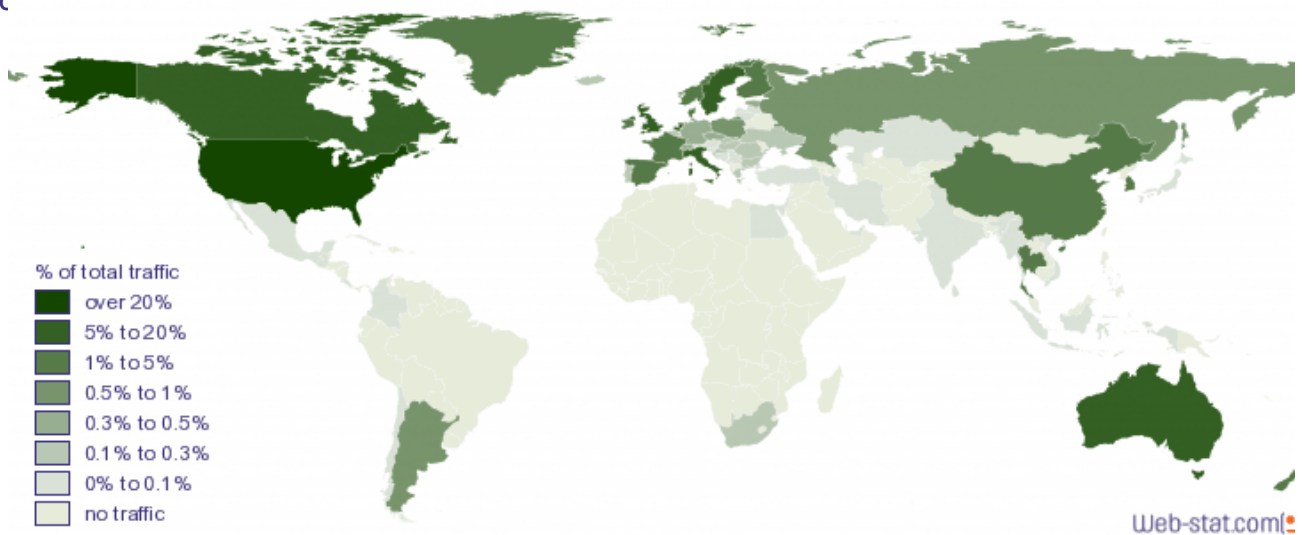

2012-10-01 to 2012-11-30

Top 10 operating systems

OCTOBER 2012

7 OS not shown, each used in 27 visits or less

Recent traffic map

OCTOBER 2012

Cumulative traffic map

c

Top 10 countries

OCTOBER 2012

top 10 countries

	visits	%
United States	1,493	24.9
Australia	737	12.3
Great Britain (UK)	603	10.1
Italy	492	8.2
Canada	351	5.9
Sweden	330	5.5
Netherlands	329	5.5
Spain	278	4.6
China	172	2.9
New Zealand (Aotearoa)	157	2.6

62 countries not shown, each with 157 visits or less