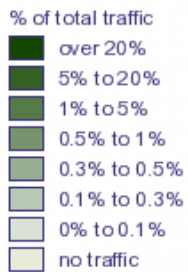

2012-10-01 to 2012-11-30

Top 10 operating systems

OCTOBER 2012

7 OS not shown, each used in 27 visits or less

Recent traffic map

OCTOBER 2012

Cumulative traffic map

c

Top 10 countries

OCTOBER 2012

top 10 countries

	visits	%
United States	1,493	24.9
Australia	737	12.3
Great Britain (UK)	603	10.1
Italy	492	8.2
Canada	351	5.9
Sweden	330	5.5
Netherlands	329	5.5
Spain	278	4.6
China	172	2.9
New Zealand (Aotearoa)	157	2.6