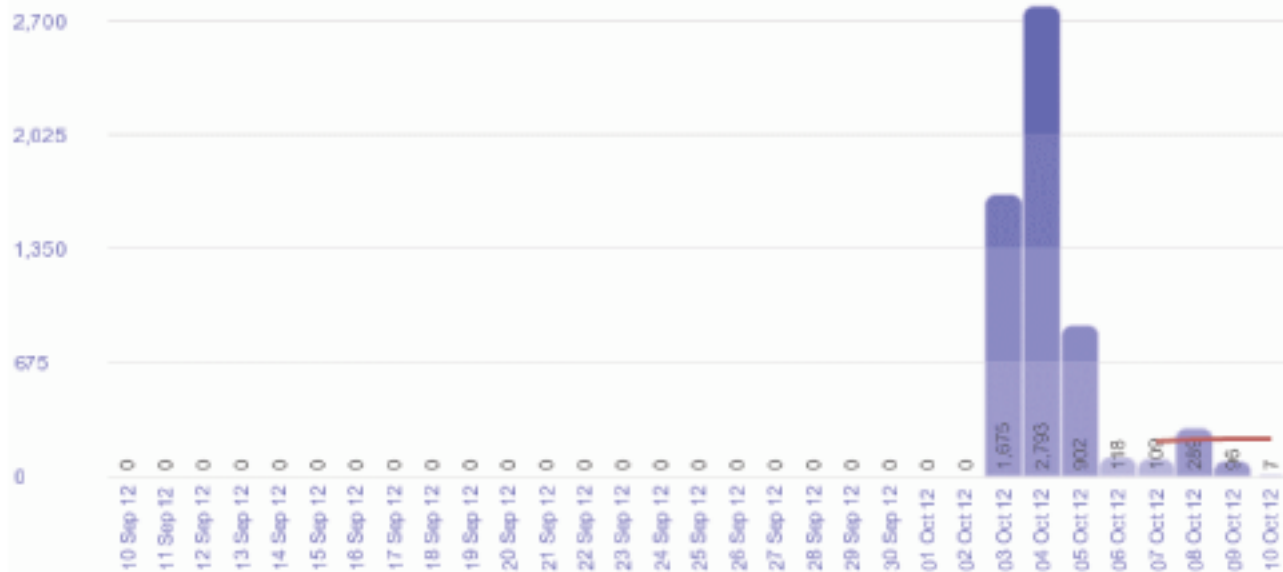

Reports generated on Wed Oct 10 02:28:00 2012 GMT

Total visits per day

2012-09-09 to 2012-10-10

Page views per day

2012-09-09 to 2012-10-10

Bounce rate per day

2012-09-09 to 2012-10-10

Page views per visitor per day

2012-09-09 to 2012-10-10

Total visits per month

2012-10-01 to 2012-11-30

Page views per month

2012-10-01 to 2012-11-30

Bounce rate per month

2012-10-01 to 2012-11-30

Page views per visitor per month

62 countries not shown, each with 157 visits or less